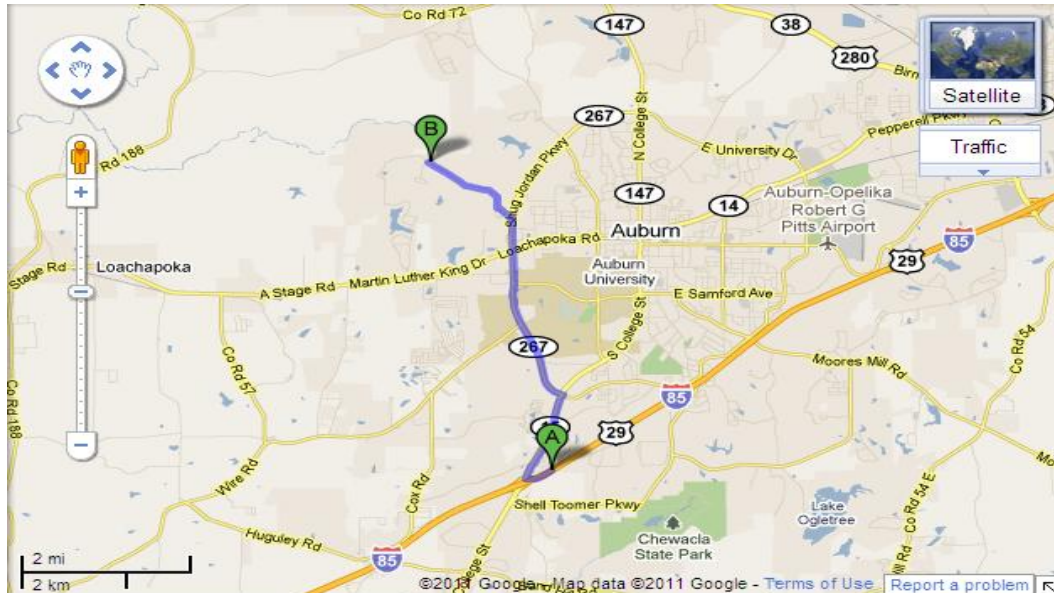

Directions to Richland Elementary School

From I-85:

1. Head **southwest** on **I-85 S** toward **Exit 51** 0.2 mi
.i
2. Take exit **51** toward **AL-147 N/AL-15 N/S College St** 0.1 mi
.i
3. Keep right at the fork, follow signs for **AL-147 N/Auburn/Auburn Univ** and merge onto **AL-147 N/AL-15 N/S College St** 1.3 mi
.i
4. Turn left at **Shug Jordan Pkwy** 2.7 mi
.i
5. Turn left at **Richland Rd** 1.4 m

Directions to Richland Elementary School

From Opelika:

1. Head **west** on **Pepperell Pkwy** toward **N 29th St** 1.5 mi
2. Continue onto **Opelika Rd** 0.5 mi
3. Turn right at **E University Dr** 2.3 mi
4. Continue onto **AL-267 S/Shug Jordan Pkwy** 2.3 mi
5. Turn right at **Richland Rd** 1.4 mi

Directions to Richland Elementary School

From Hwy 280:

1. Head **northwest** on **AL-38 W/US-280 W** toward **AL-147 N** 0.3 mi
2. Take the 1st left onto **AL-147 S** 2.9 mi
3. Turn right at **AL-267 S/Shug Jordan Pkwy** 2.4 mi
4. Turn right at **Richland Rd** 1.4 mi