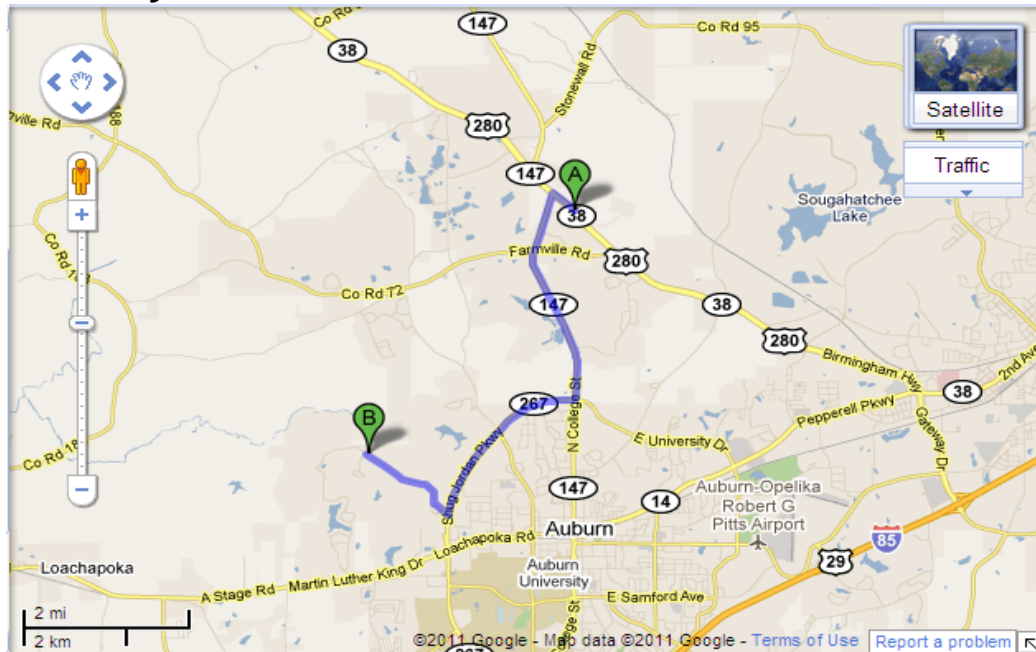

Directions to Richland Elementary School

From I-85:

1. Head **southwest** on **I-85 S** toward **Exit 51** 0.2 mi
.i
2. Take exit **51** toward **AL-147 N/AL-15 N/S College St** 0.1 mi
.i
3. Keep right at the fork, follow signs for **AL-147 N/Auburn/Auburn Univ** and merge onto **AL-147 N/AL-15 N/S College St** 1.3 mi
.i
4. Turn left at **Shug Jordan Pkwy** 2.7 mi
.i
5. Turn left at **Richland Rd** 1.4 m

Directions to Richland Elementary School

From Opelika:

1. Head **west** on **Pepperell Pkwy** toward **N 29th St** 1.5 mi
2. Continue onto **Opelika Rd** 0.5 mi
3. Turn right at **E University Dr** 2.3 mi
4. Continue onto **AL-267 S/Shug Jordan Pkwy** 2.3 mi
5. Turn right at **Richland Rd** 1.4 mi

Directions to Richland Elementary School

From Hwy 280:

1. Head **northwest** on **AL-38 W/US-280 W** toward **AL-147 N** 0.3 mi
2. Take the 1st left onto **AL-147 S** 2.9 mi
3. Turn right at **AL-267 S/Shug Jordan Pkwy** 2.4 mi
4. Turn right at **Richland Rd** 1.4 mi