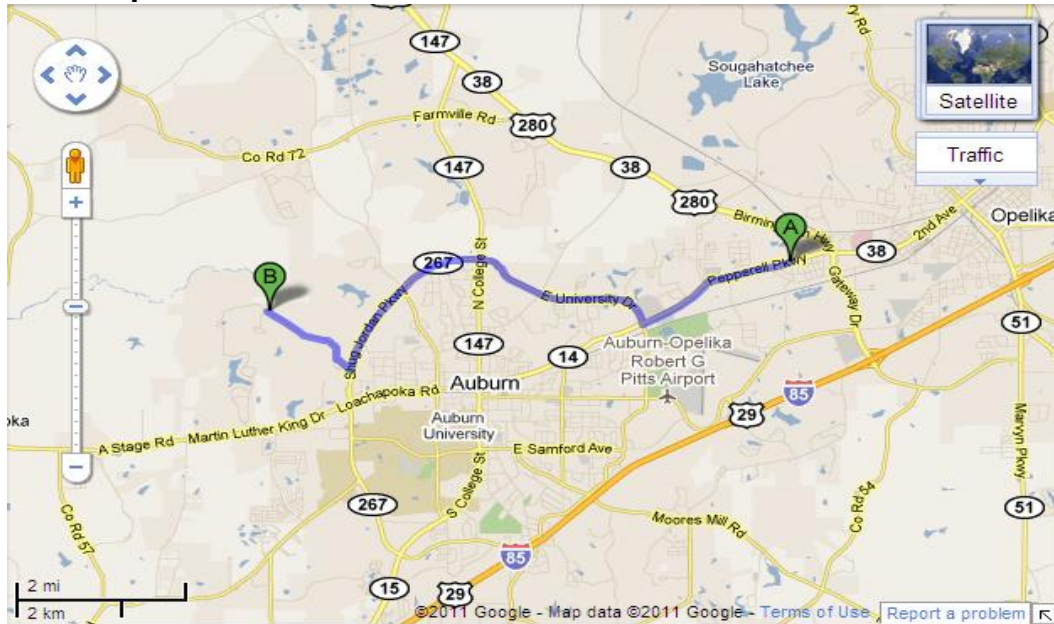

Directions to Richland Elementary School

From I-85:

1. Head **southwest** on **I-85 S** toward **Exit 51** 0.2 mi
.i
2. Take exit **51** toward **AL-147 N/AL-15 N/S College St** 0.1 mi
.i
3. Keep right at the fork, follow signs for **AL-147 N/Auburn/Auburn Univ** and merge onto **AL-147 N/AL-15 N/S College St** 1.3 mi
.i
4. Turn left at **Shug Jordan Pkwy** 2.7 mi
.i
5. Turn left at **Richland Rd** 1.4 m

Directions to Richland Elementary School

From Opelika:

1. Head **west** on **Pepperell Pkwy** toward **N 29th St** 1.5 mi
2. Continue onto **Opelika Rd** 0.5 mi
3. Turn right at **E University Dr** 2.3 mi
4. Continue onto **AL-267 S/Shug Jordan Pkwy** 2.3 mi
5. Turn right at **Richland Rd** 1.4 mi

Directions to Richland Elementary School

From Hwy 280:

1. Head **northwest** on **AL-38 W/US-280 W** toward **AL-147 N** 0.3 mi
2. Take the 1st left onto **AL-147 S** 2.9 mi
3. Turn right at **AL-267 S/Shug Jordan Pkwy** 2.4 mi
4. Turn right at **Richland Rd** 1.4 mi